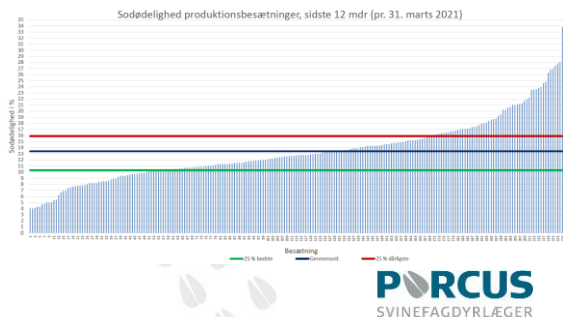

Porcus SOW-VIVOR

Lars Morten Jensen
DVM

1

Development in sow mortality

2

Distribution of Sow mortality Porcus

3

What does  Miljø- og Fødevareministeriet say?

- Sow mortality must be a maximum of 14%
 - Current consequence of overrun
 - Analysis of sow mortality
 - Goal for sow mortality
 - Action plan for sow mortality

4

Oh ohhh

5

1. Analysis of sow mortality

Solv - registrering af dødelighed