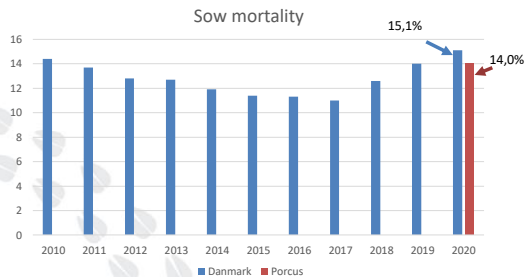

Porcus SOW-VIVOR

Lars Morten Jensen
DVM

1

Development in sow mortality

2

Distribution of Sow mortality Porcus

3

What does  Miljø- og Fødevareministeriet say?

- Sow mortality must be a maximum of 14%
 - Current consequence of overrun
 - Analysis of sow mortality
 - Goal for sow mortality
 - Action plan for sow mortality

4

Oh ohhh

5

1. Analysis of sow mortality

Solv - registrering af dødelighed